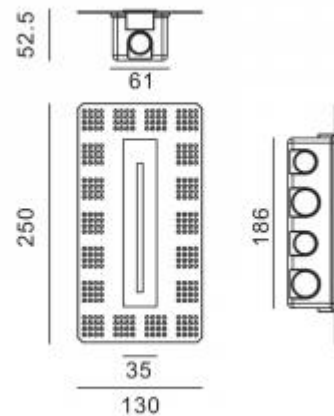

Location:

Interior

Fixation:

Wall

Installation:

Recessed

Product dimension:

250x130mm

Cut hole size:

165x30mm

Input:

220-240V 50\60Hz

IP:

20

Class:

I