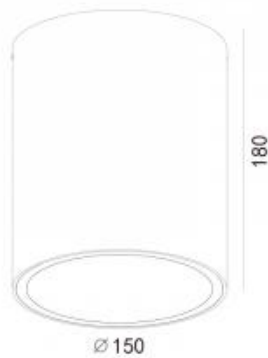

Available colors:

○ 464-W26

● 464-B26

● 464-GR26

● 464-DGR26

Beam angle: 18° 32°

LED Color: 3000K

System Power: 26W

CRI: 80

Lumen output: 2881lm

Location: Exterior

Fixation: Ceiling

Installation: Surface

Product dimension: 150x180mm

Input: 220-240V 50\60Hz

IP: 65

Class: I