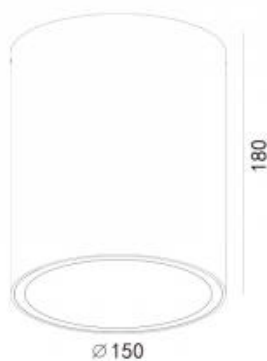

<https://uni-luce.com>
+39 339 505 5880
info@uni-luce.com

Via Monselice, 26, 20832 Desio
MB, Italy

KRAFT 26 HONEYCOMB

Available colors:

- 463-W26
- 463-B26
- 463-GR26
- 463-DGR26

Beam angle:	17° 38°
LED Color:	3000K
System Power:	26W
CRI:	80
Lumen output:	2881lm
Location:	Exterior
Fixation:	Ceiling
Installation:	Surface
Product dimension:	150x180mm
Input:	220-240V 50\60Hz
IP:	65