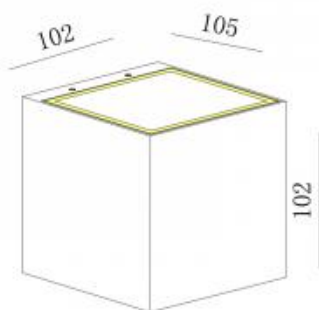

<https://uni-luce.com>

+39 339 505 5880

info@uni-luce.com

Via Monselice, 26, 20832 Desio

MB, Italy

KUBE

Available colors:	<input type="radio"/> 361-W6
	<input checked="" type="radio"/> 361-B6
	<input type="radio"/> 361-GR6
Beam angle:	33°
LED Color:	3000K
System Power:	1x6W 350mA
CRI:	80
Lumen output:	1x817lm
Material:	die-casting powder coated aluminium
Location:	Exterior
Fixation:	Wall
Installation:	Surface
Product dimension:	120x150x150mm
Input:	100-240V 50\60Hz
IP:	65
Class:	I
Light Window:	glass

<https://uni-luce.com>

+39 339 505 5880

info@uni-luce.com

Via Monselice, 26, 20832 Desio

MB, Italy

The comes in many different models, but they all have one thing in common: its rectangular shape with special light effect. Whether in single use or accompanied by another wall lamps to make it directional, this one is always a beauty. FLIK comes in many playful finishing colours. To complete the range, also this wall mounted lamp is included up and down.