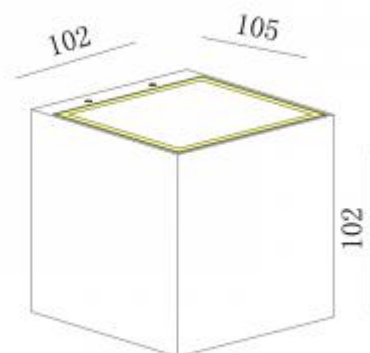

## KUBE U&D

Available colors:	<input type="radio"/> 361-W12
	<input checked="" type="radio"/> 361-B12
	<input type="radio"/> 361-GR12
Beam angle:	33°
LED Color:	3000K
System Power:	2x6W 350mA
CRI:	80
Lumen output:	2x817lm
Material:	die-casting powder coated aluminium
Location:	Exterior
Fixation:	Wall
Installation:	Surface
Product dimension:	102x105x150mm
Input:	100-240V 50\60Hz
IP:	65
Class:	I
Light Window:	glass