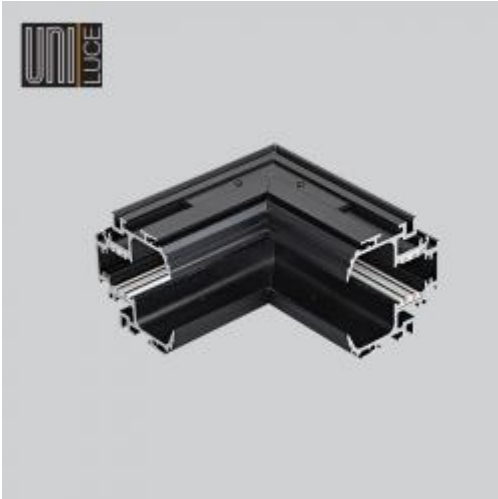

<https://uni-luce.com>
+39 339 505 5880
info@uni-luce.com

Via Monselice, 26, 20832 Desio
MB, Italy

L-SHAPE IN CONNECTOR

Available colors:

1136-W

1136-B

Beam angle:

0° 0° 0°

Location:

Interior

Product dimension:

50x50x29mm