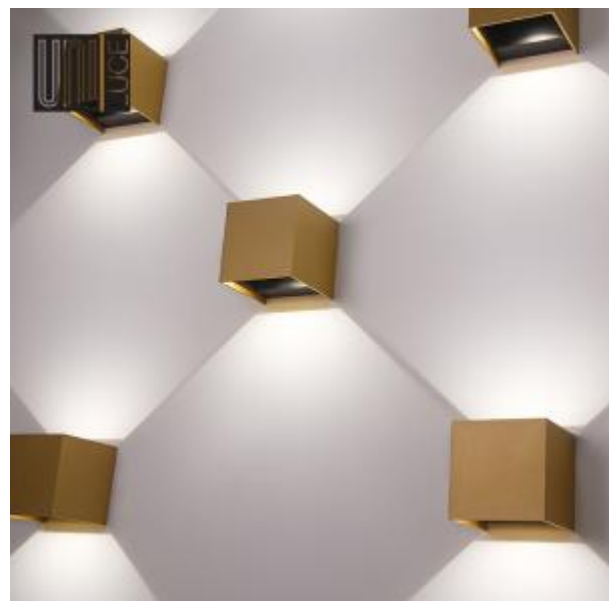

<https://uni-luce.com>
+39 339 505 5880
info@uni-luce.com

Via Monselice, 26, 20832 Desio
MB, Italy

LATERAL

Available colors:

○ 362-WW9

● 362-BB9

● 362-GR9

◐ 362-GB9

Beam angle:

0-90°

LED Color:

2700K 3000K 4000K

System Power:

2x4,6W 500m

CRI:

90

Lumen output:

2x471lm

Location:

Interior

Fixation:

Wall

Installation:

Surface

Product dimension:

100x100x100mm

Input:

100-240V 50\60Hz

IP:

43

Class:

I

DIM Option:

ON/OFF TRIAC