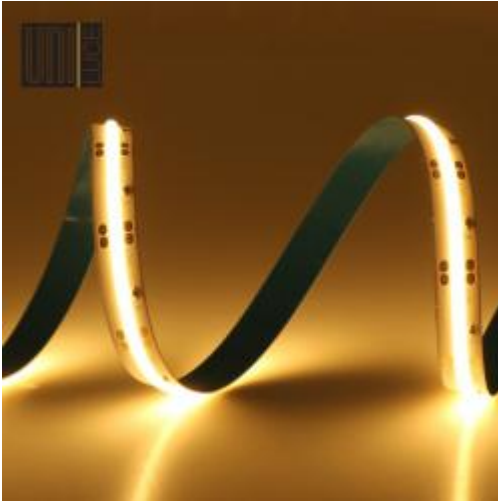

<https://uni-luce.com>
+39 339 505 5880
info@uni-luce.com

Via Monselice, 26, 20832 Desio
MB, Italy

LED STRIP G320-24-8MM

Available colors: UNI- G312-24-8MM
Beam angle: 0°
LED Color: 2700K 3000K 4000K 6000K 5000K
R G B
CRI: 90
Location: Interior
Product dimension: 8x5000mm
IP: 20 65
Lumen/W: 100lm/W
LEDs/M: 320
Power:: 8W/m
Voltage:: 24V