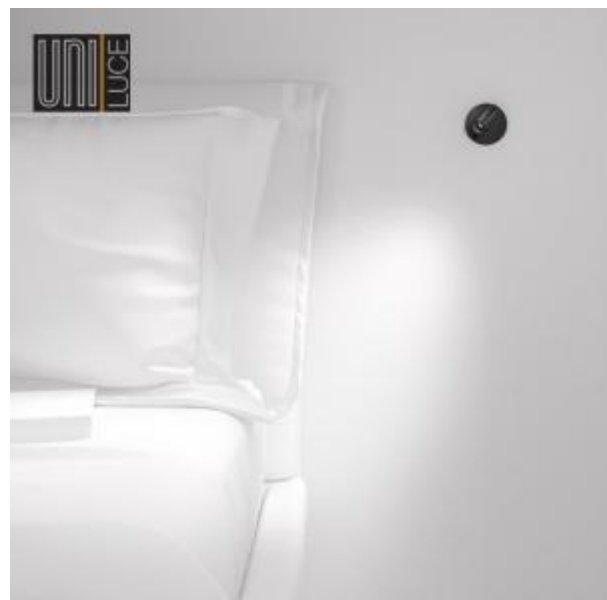

<https://uni-luce.com>

+39 339 505 5880

info@uni-luce.com

Via Monselice, 26, 20832 Desio

MB, Italy

LEO RECESSED RO

Available colors:

- 470-W2RO
- 470-B2RO
- 470-MG2RO
- 470-CD2RO
- 470-BZ2RO

Beam angle:	7° 13° 50°
LED Color:	2700K 3000K 4000K
LED power:	1,3W
System Power:	1,6W
CRI:	80
Lumen output:	128lm
Location:	Interior
Fixation:	Wall
Installation:	Surface
Product dimension:	78x86x63mm
Input:	220-240V 50\60Hz
IP:	20
Class:	I

<https://uni-luce.com>

+39 339 505 5880

info@uni-luce.com

Via Monselice, 26, 20832 Desio

MB, Italy

LEO is the best bedside lamp for the bedroom. The idea of minimalism, creativity and functionality in one product. Round and square shapes are available for choice.