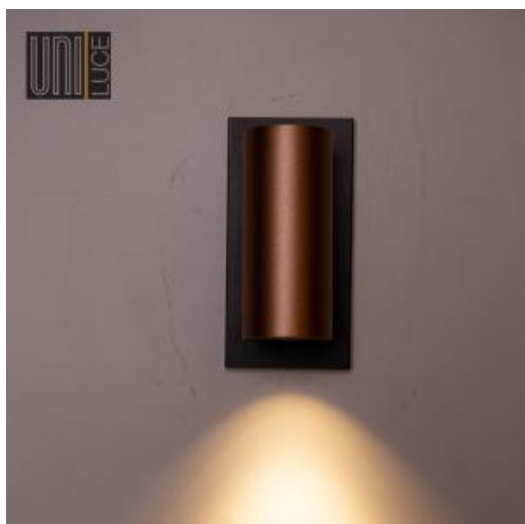

<https://uni-luce.com>
+39 339 505 5880
info@uni-luce.com

Via Monselice, 26, 20832 Desio
MB, Italy

LEO RECESSED SQ

Available colors:

- 470-W2SQ
- 470-B2SQ
- 470-MG2SQ
- 470-CD2SQ
- 470-BZ2SQ

Beam angle: 7° 13° 50°
LED Color: 2700K 3000K 4000K
LED power: 1,3W
System Power: 1,6W
CRI: 80
Lumen output: 128lm
Location: Interior
Fixation: Wall
Installation: Surface
Product dimension: 40x83x80mm
Input: 220-240V 50\60Hz
IP: 20
Class: I

<https://uni-luce.com>

+39 339 505 5880

info@uni-luce.com

Via Monselice, 26, 20832 Desio

MB, Italy

LEO is the best bedside lamp for the bedroom. The idea of minimalism, creativity and functionality in one product. Round and square shapes are available for choice.