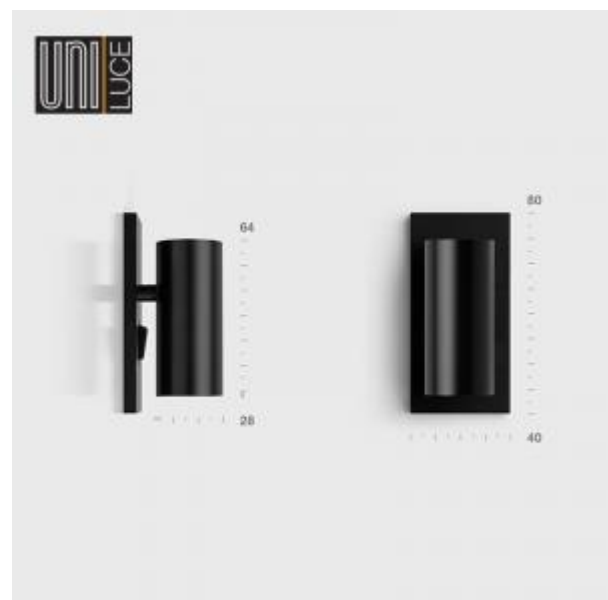

<https://uni-luce.com>
+39 339 505 5880
info@uni-luce.com

Via Monselice, 26, 20832 Desio
MB, Italy

LEO RECESSED SQ

Available colors:

- 470-W2SQ
- 470-B2SQ
- 470-MG2SQ
- 470-CD2SQ
- 470-BZ2SQ

Beam angle: 7° 13° 50°
LED Color: 2700K 3000K 4000K
LED power: 1,3W
System Power: 1,6W
CRI: 80
Lumen output: 128lm
Location: Interior
Fixation: Wall
Installation: Surface
Product dimension: 40x83x80mm
Input: 220-240V 50\60Hz
IP: 20
Class: I

<https://uni-luce.com>

+39 339 505 5880

info@uni-luce.com

Via Monselice, 26, 20832 Desio

MB, Italy

LEO is the best bedside lamp for the bedroom. The idea of minimalism, creativity and functionality in one product. Round and square shapes are available for choice.