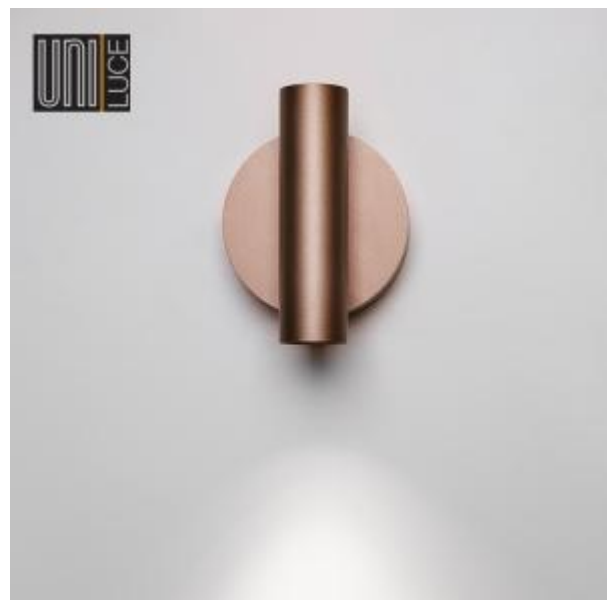

<https://uni-luce.com>

+39 339 505 5880

info@uni-luce.com

Via Monselice, 26, 20832 Desio

MB, Italy

LEO RO

Available colors:

○ 445-W2RO

● 445-B2RO

● 445-MG2RO

○ 445-CD2RO

○ 445-BZ2RO

Beam angle:

7° 13° 50°

LED Color:

2700K 3000K 4000K

LED power:

1,3W

System Power:

1,6W

CRI:

80

Lumen output:

128lm

Location:

Interior

Fixation:

Wall

Installation:

Surface

Product dimension:

78x61,7x100mm

Input:

220-240V 50\60Hz

IP:

20

Class:

I