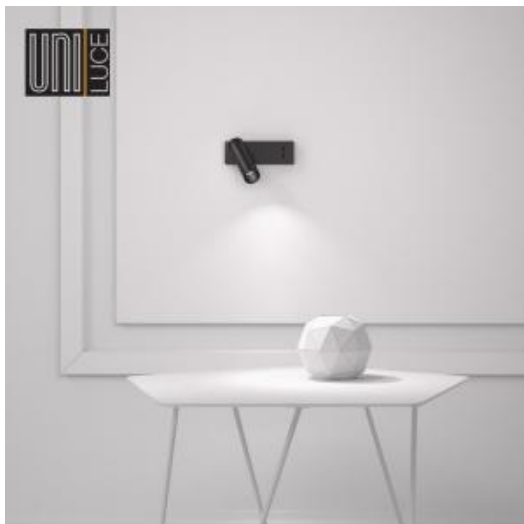

Beam angle:	7° 13° 50°
LED Color:	2700K 3000K 4000K
LED power:	1,3W
System Power:	1,6W
CRI:	80
Lumen output:	128lm
Location:	Interior
Fixation:	Wall
Installation:	Surface
Product dimension:	40x61,7x120mm
Input:	220-240V 50\60Hz
IP:	20
Class:	I

<https://uni-luce.com>

+39 339 505 5880

info@uni-luce.com

Via Monselice, 26, 20832 Desio

MB, Italy

LEO is the best bedside lamp for the bedroom. The idea of minimalism, creativity and functionality in one product. Round and square shapes are available for choice.