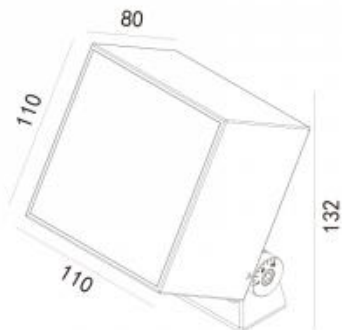

Material: die-casting powder coating aluminum

Location: Exterior

Fixation: Garden spot

Product dimension: 110x110x80x132mm

Input: 220-240V 50\60Hz

IP: 65

Class: I

<https://uni-luce.com>