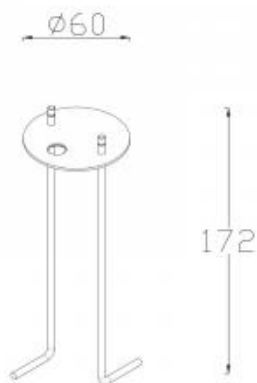

<https://uni-luce.com>
+39 339 505 5880
info@uni-luce.com

Via Monselice, 26, 20832 Desio
MB, Italy

FL ANCOR BOLT