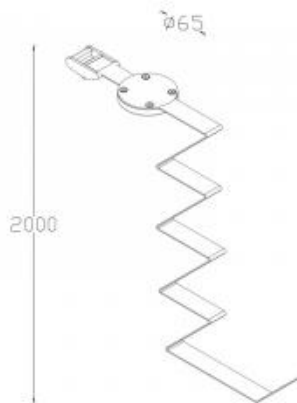

<https://uni-luce.com>
+39 339 505 5880
info@uni-luce.com

Via Monselice, 26, 20832 Desio
MB, Italy

FL BELT FIXATION

<https://uni-luce.com>

+39 339 505 5880

info@uni-luce.com

Via Monselice, 26, 20832 Desio

MB, Italy

LIGHT UP is a landscape floodlight for building facades, gardens, and pathways. Presented in 3 dimensions: 4W, 8W and 19W. Can be installed with the spike accessorie inside the earth or cement by means of mounting device. Can be installed on the tree stem by the help of mounting device. The floodlight is equipped by the gromet to avoid condensate.