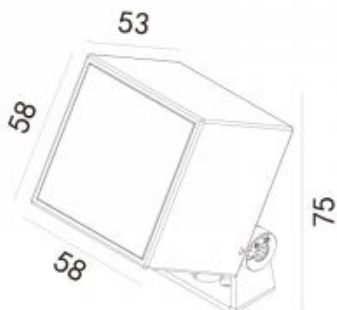

● 388-GR4

● 388-DGR4

Available colors:

Beam angle: 17° 21° 32°

LED Color: 3000K

System Power: 4,2W

CRI: 80

Lumen output: 374lm

Material: die-casting powder coating aluminum

Location: Exterior

Fixation: Garden spot

Product dimension: 58x58x53x75mm

Input: 220-240V 50\60Hz

IP: 65

Class: I

<https://uni-luce.com>