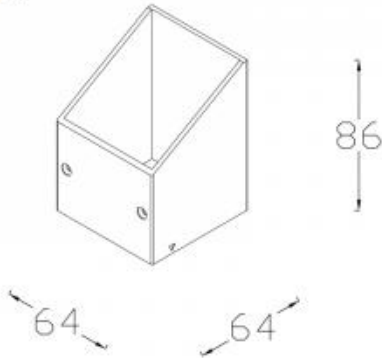

○ 1073-W

Beam angle:

0°

Product dimension:

64 x 64 x 86mm

<https://uni-luce.com>

+39 339 505 5880

info@uni-luce.com