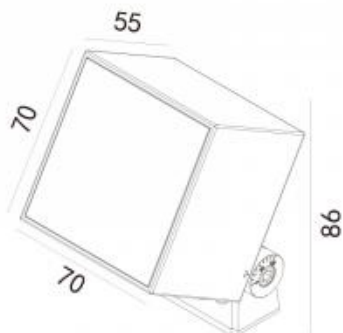

● 388-B8

● 388-GR8

● 388-DGR8

Beam angle: 17° 20° 25°

LED Color: 3000K

System Power: 8,4W

CRI: 80

Lumen output: 776lm

Material: die-casting powder coating aluminum

Location: Exterior

Fixation: Garden spot

Product dimension: 70x70x55x86mm

Input: 220-240V 50\60Hz

IP: 65

Class: I

<https://uni-luce.com>