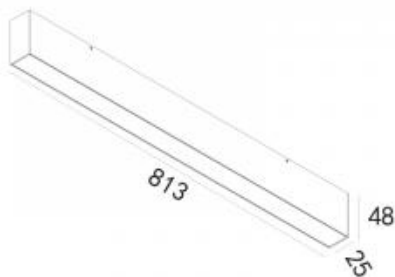

Location: Interior

Fixation: Ceiling

Installation: Surface

Product dimension: 813x25x48mm

Input: 120-277V 50\60Hz

IP: 20

Class: I

<https://uni-luce.com>

+39 339 505 5880

info@uni-luce.com

Via Monselice, 26, 20832 Desio

MB, Italy

ILLUSION: The range includes an adjustable version with trim and a trimless solution. The ILLUSION WALL WASH is ideal for instance to emphasize an artwork on the wall. The specific design of the trimless luminaire grants the opportunity to install it either completely into the ceiling or semi-recessed, to evoke more expression into the room. Different colors are available for choice.