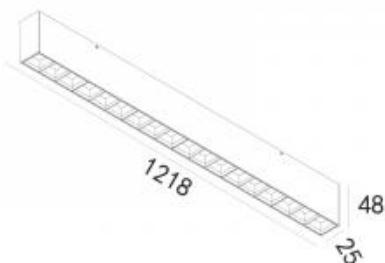

449-B34

449-GR34

Beam angle: 94°

LED Color: 2700K 3000K 4000K

LED power: 30W

System Power: 33,5W

CRI: 80

Lumen output: 1971lm

Location: Interior

Fixation: Ceiling

Installation: Surface

Product dimension: 1218x25x48mm

Input: 120-277V 50\60Hz

IP: 20

Class: I

<https://uni-luce.com>

+39 339 505 5880

info@uni-luce.com

Via Monselice, 26, 20832 Desio

MB, Italy

LINER is a very versatile profile family with a focus on LED. This made-to-measure profile can be finished with an opal or LED spots. Special addition is adjustable version, both opal and spots version. Thanks to different modifications LINER is suitable for many applications, including private ambiances and public areas.