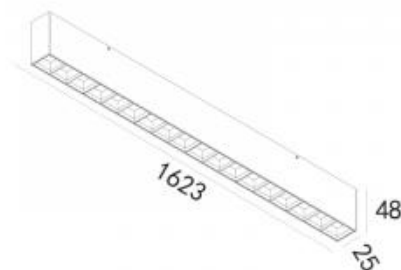

● 449-B44

● 449-GR44

Beam angle: 94°

LED Color: 2700K 3000K 4000K

LED power: 40W

System Power: 44W

CRI: 80

Lumen output: 2628lm

Location: Interior

Fixation: Ceiling

Installation: Surface

Product dimension: 1623x25x48mm

Input: 120-277V 50\60Hz

IP: 20

Class: I

<https://uni-luce.com>

+39 339 505 5880

info@uni-luce.com

Via Monselice, 26, 20832 Desio

MB, Italy

LINER is a very versatile profile family with a focus on LED. This made-to-measure profile can be finished with an opal or LED spots. Special addition is adjustable version, both opal and spots version. Thanks to different modifications LINER is suitable for many applications, including private ambiances and public areas.