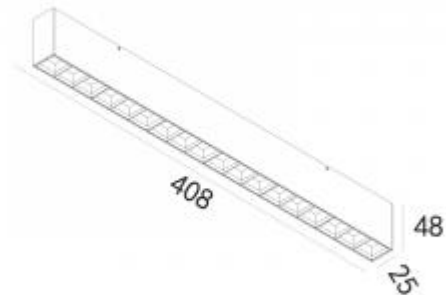

<https://uni-luce.com>
+39 339 505 5880
info@uni-luce.com

Via Monselice, 26, 20832 Desio
MB, Italy

LINER GRID 400

Available colors:

- 449-W13
- 449-B13
- 449-GR13

Beam angle: 94°
LED Color: 2700K 3000K 4000K
LED power: 11W
System Power: 12,5W
CRI: 80
Lumen output: 657lm
Location: Interior
Fixation: Ceiling
Installation: Surface
Product dimension: 408x25x48mm
Input: 120-277V 50\60Hz
IP: 20
Class: I

<https://uni-luce.com>

+39 339 505 5880

info@uni-luce.com

Via Monselice, 26, 20832 Desio

MB, Italy

LINER is a very versatile profile family with a focus on LED. This made-to-measure profile can be finished with an opal or LED spots. Special addition is adjustable version, both opal and spots version. Thanks to different modifications LINER is suitable for many applications, including private ambiances and public areas.