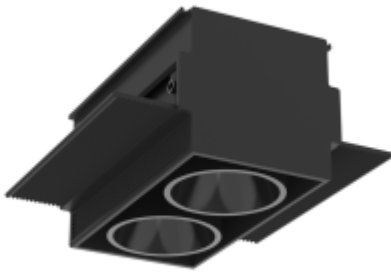

## LIRA-2 6 M IN TRIMLESS

Available colors:

-  20115-B6TR
-  20115-W6TR
-  20115-G6TR
-  20115-BG6TR

Beam angle:	40°
LED Color:	2700K 3000K 4000K 6000K
System Power:	6W
CRI:	90
Lumen output:	390lm
Material:	aluminium, PC
Location:	Interior
Fixation:	Ceiling
Installation:	Recessed
Product dimension:	91x97x48mm
Cut hole size:	50x93mm
Input:	220-240V 50/60HZ
IP:	54
Class:	III
DIM Option:	DALI TRIAC 1-10V