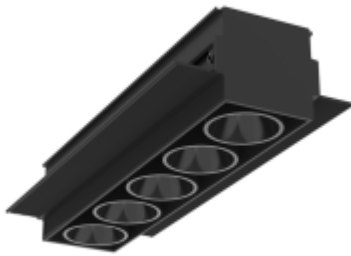

## LIRA-5 13 M IN TRIMLESS

Available colors:

-  20117-B13TR
-  20117-W13TR
-  20117-G13TR
-  20117-BG13TR

Beam angle:	40°
LED Color:	2700K 3000K 4000K 6000K
System Power:	13W
CRI:	90
Lumen output:	845lm
Material:	aluminium, PC
Location:	Interior
Fixation:	Celling
Installation:	Recessed
Product dimension:	220x97x48mm
Cut hole size:	50x222mm
Input:	220-240V 50/60HZ
IP:	54
Class:	III
DIM Option:	DALI TRIAC 1-10V