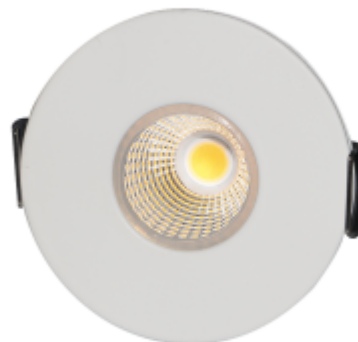

<https://uni-luce.com>

+39 339 505 5880

info@uni-luce.com

Via Monselice, 26, 20832 Desio

MB, Italy

LITTLE 5 RO

Available colors:

○ 232688-W5

● 232688-B5

Beam angle:

15° 24° 38°

LED Color:

2700K 3000K 4000K

System Power:

5W

CRI:

90

Lumen output:

384lm

Material:

aluminium

Location:

Interior

Fixation:

Ceiling

Installation:

Recessed

Product dimension:

diam54x40mm

Cut hole size:

diam45mm

Input:

220-240V 50/60HZ

IP:

54

Class:

III

DIM Option:

DALI TRIAC 1-10V DTW