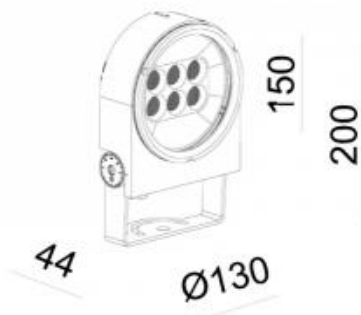

Beam angle:	6° 14° 27° 36°
LED Color:	3000K 4000K 6000K 5000K
System Power:	14W
CRI:	90
Lumen output:	1164lm
Material:	aluminium, glass, PC
Location:	Exterior
Fixation:	Garden spot
Product dimension:	D130 x H150mm
Input:	24V DC
IP:	65
Class:	III
Structure:	Rotation: 30°, Spot Adjust: 0~90°
IK:	08

<https://uni-luce.com>

+39 339 505 5880

info@uni-luce.com

Via Monselice, 26, 20832 Desio

MB, Italy

MARS, the luminaire head is to be installed on a pin, on a strap or on a simplified bracket. In this way, MARS can easily be transformed to install in between the green, around a tree, a pole or any other surface. To facilitate the installation of multiple MARS luminaires, a degree scale is integrated on the hinge, perfect for precise aiming and a proper repetitive light effect. MARS is presented in RGBW or mono color light.