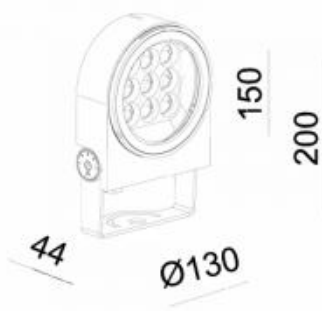

Beam angle:	6° 14° 27° 36°
LED Color:	3000K 4000K 6000K 5000K
System Power:	21W
CRI:	90
Lumen output:	1800lm
Material:	aluminium, PC
Location:	Exterior
Fixation:	Garden spot
Product dimension:	D130 x H150mm
Input:	24V DC
IP:	65
Class:	III
Structure:	Rotation: 30°, Spot Adjust: 0~90°
IK:	08

<https://uni-luce.com>

+39 339 505 5880

info@uni-luce.com

Via Monselice, 26, 20832 Desio

MB, Italy

MARS, the luminaire head is to be installed on a pin, on a strap or on a simplified bracket. In this way, MARS can easily be transformed to install in between the green, around a tree, a pole or any other surface. To facilitate the installation of multiple MARS luminaires, a degree scale is integrated on the hinge, perfect for precise aiming and a proper repetitive light effect. MARS is presented in RGBW or mono color light.