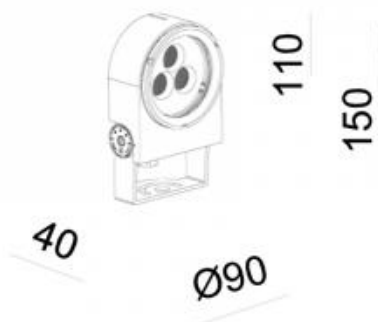

<https://uni-luce.com>
+39 339 505 5880
info@uni-luce.com

Via Monselice, 26, 20832 Desio
MB, Italy

MARS FL S 6

Available colors:

- 1560-B6
- 1560-W6
- 1560-GR6
- 1560-DGR6

Beam angle: 6° 14° 27° 36°
LED Color: 3000K 4000K 6000K 5000K
System Power: 6W
CRI: 90
Lumen output: 645lm
Material: aluminium, glass, PC
Location: Exterior
Fixation: Garden spot
Product dimension: D90 x H150mm
Input: 200-240V 50\60 Hz
IP: 65
Class: III
Structure: Rotation: 30°, Spot Adjust: 0~90°
IK: 08

<https://uni-luce.com>

+39 339 505 5880

info@uni-luce.com

Via Monselice, 26, 20832 Desio

MB, Italy

MARS, the luminaire head is to be installed on a pin, on a strap or on a simplified bracket. In this way, MARS can easily be transformed to install in between the green, around a tree, a pole or any other surface. To facilitate the installation of multiple MARS luminaires, a degree scale is integrated on the hinge, perfect for precise aiming and a proper repetitive light effect. MARS is presented in RGBW or mono color light.