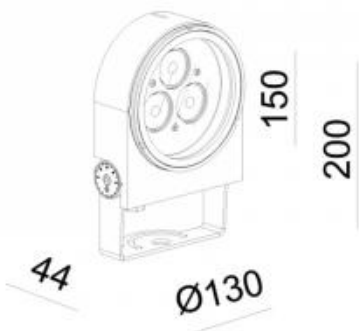

## MARS M RGBW

Available colors:	● 1561-B6-RGBW ○ 1561-W6-RGBW ● 1561-GR6-RGBW ● 1561-DGR6-RGBW
Beam angle:	15° 30° 40°
System Power:	Red: 3.6W, Green: 5.1W, Blue: 3.9W, White: 5.7W
CRI:	70
Lumen output:	177lm
Material:	aluminium, glass, PC
Location:	Exterior
Fixation:	Garden spot
Product dimension:	D130 x H150mm
Input:	24V DC
IP:	65
Class:	III
Structure:	Rotation: 30°, Spot Adjust: 0~90°
IK:	08

<https://uni-luce.com>

+39 339 505 5880

[info@uni-luce.com](mailto:info@uni-luce.com)

Via Monselice, 26, 20832 Desio

MB, Italy

MARS, the luminaire head is to be installed on a pin, on a strap or on a simplified bracket. In this way, MARS can easily be transformed to install in between the green, around a tree, a pole or any other surface. To facilitate the installation of multiple MARS luminaires, a degree scale is integrated on the hinge, perfect for precise aiming and a proper repetitive light effect. MARS is presented in RGBW or mono color light.