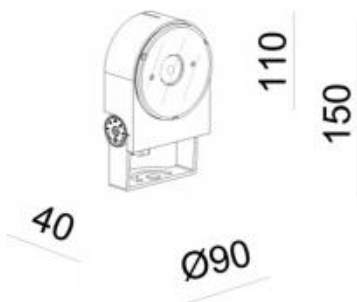

## MARS FL S RGBW

Available colors:	● 1559-B2-RGBW ○ 1559-W2-RGBW ● 1559-GR2-RGBW ● 1559-DGR2-RGBW
Beam angle:	15° 30° 40°
System Power:	Red: 1.2W, Green: 1.7W, Blue: 1.3W, White: 1.9W
CRI:	70
Lumen output:	130lm
Material:	aluminium, glass, PC
Location:	Exterior
Fixation:	Garden spot
Product dimension:	D90 x H150mm
Input:	24V DC
IP:	65
Class:	III
Structure:	Rotation: 30°, Spot Adjust: 0~90°
IK:	08

<https://uni-luce.com>

+39 339 505 5880

[info@uni-luce.com](mailto:info@uni-luce.com)

Via Monselice, 26, 20832 Desio

MB, Italy

MARS, the luminaire head is to be installed on a pin, on a strap or on a simplified bracket. In this way, MARS can easily be transformed to install in between the green, around a tree, a pole or any other surface. To facilitate the installation of multiple MARS luminaires, a degree scale is integrated on the hinge, perfect for precise aiming and a proper repetitive light effect. MARS is presented in RGBW or mono color light.