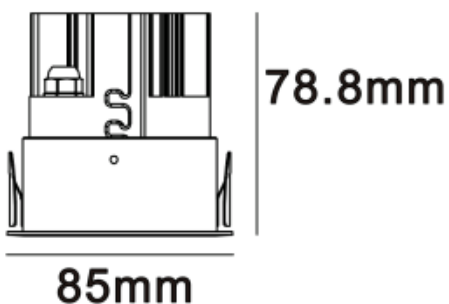

Beam angle: 10° 15° 24° 36° 50° 20° 40°
60°

LED Color: 2700K 3000K 4000K 6000K

System Power: 9W

CRI: 90

Lumen output: 720lm

Material: aluminium

Location: Interior

Installation: CEILING RECESSED

Product dimension: diam65xH57

Input: 220-240V 50/60HZ

IP: 65

Class: III

DIM Option: DALI 1-10V DTW TD

<https://uni-luce.com>

+39 339 505 5880

info@uni-luce.com