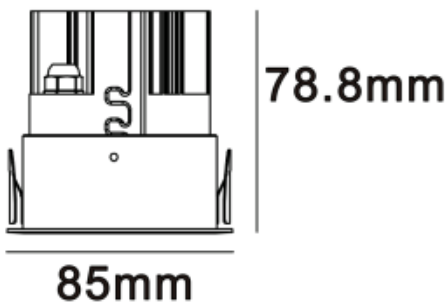

20248-W18-LE

20248-B18-LE

20248-G18-LE

Beam angle: 10° 15° 24° 36°

LED Color: 2700K 3000K 4000K 6000K

System Power: 18W

CRI: 90

Lumen output: 1440lm

Material: aluminium

Location: Interior

Installation: CEILING RECESSED

Product dimension: diam85xH78.8

Input: 220-240V 50/60HZ

IP: 65

Class: III

DIM Option: DALI 1-10V DTW TD