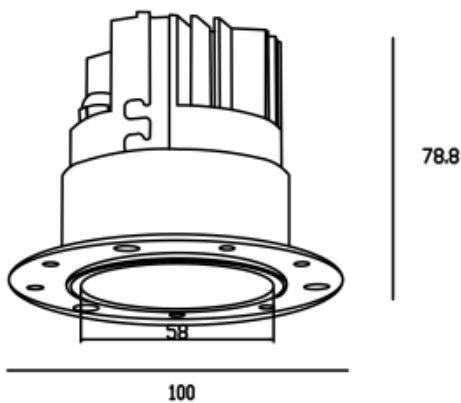

<https://uni-luce.com>
+39 339 505 5880
info@uni-luce.com

Via Monselice, 26, 20832 Desio
MB, Italy

MARVEL 18 M SPOT

Available colors:

- 20249-W18-LE-TR
- 20249-W18-LE-TR
- 20249-B18-LE-TR
- 20249-G18-LE-TR

Beam angle: 10° 15° 24° 36°
LED Color: 2700K 3000K 4000K 6000K
System Power: 18W
CRI: 90
Lumen output: 1440lm
Material: aluminium
Location: Interior
Installation: CEILING RECESSED
Product dimension: diam100xH78.8
Input: 220-240V 50/60HZ
IP: 65
Class: III
DIM Option: DALI 1-10V DTW TD

<https://uni-luce.com>

+39 339 505 5880

info@uni-luce.com

Via Monselice, 26, 20832 Desio

MB, Italy

MARVEL is the iconic example of minimalism and functionality. The perfect light effect creates a uniform illumination. . The collection comes in different lighting designs..IP65 maks is possible to use the lamp for wet zones where additional water resistance is required. The collection comes into two powers 9W and 18W, both options have trim and trimless version for choice.