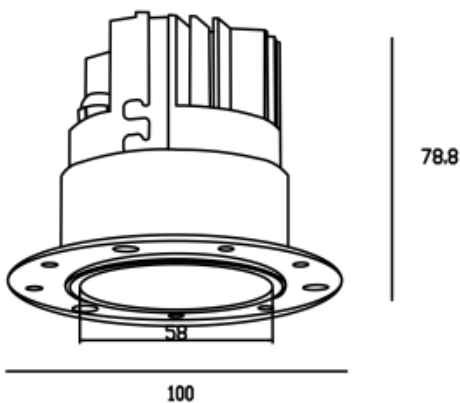

Beam angle: 10° 15° 24° 36°
LED Color: 2700K 3000K 4000K 6000K
System Power: 18W
CRI: 90
Lumen output: 1440lm
Material: aluminium
Location: Interior
Installation: CEILING RECESSED
Product dimension: diam100xH78.8
Input: 220-240V 50/60HZ
IP: 65
Class: III
DIM Option: DALI 1-10V DTW TD

<https://uni-luce.com>

+39 339 505 5880

info@uni-luce.com

Via Monselice, 26, 20832 Desio

MB, Italy

MARVEL is the iconic example of minimalism and functionality. The perfect light effect creates a uniform illumination. . The collection comes in different lighting designs..IP65 maks is possible to use the lamp for wet zones where additional water resistance is required. The collection comes into two powers 9W and 18W, both options have trim and trimless version for choice.