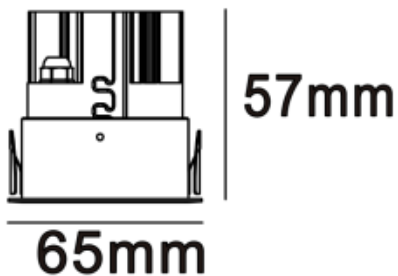

<https://uni-luce.com>
+39 339 505 5880
info@uni-luce.com

Via Monselice, 26, 20832 Desio
MB, Italy

MARVEL 9 S TRIMLESS

Available colors:

- 20247-W9-LE
- 20247-W9-LE
- 20247-B9-LE
- 20247-G9-LE

Beam angle: 10° 15° 24° 36°
LED Color: 2700K 3000K 4000K 6000K
System Power: 9W
CRI: 90
Lumen output: 720lm
Material: aluminium
Location: Interior
Installation: CEILING RECESSED
Product dimension: diam80xH57
Input: 220-240V 50/60HZ
IP: 65
Class: III
DIM Option: DALI 1-10V DTW TD

<https://uni-luce.com>

+39 339 505 5880

info@uni-luce.com

Via Monselice, 26, 20832 Desio

MB, Italy

MARVEL is the iconic example of minimalism and functionality. The perfect light effect creates a uniform illumination. . The collection comes in different lighting designs..IP65 maks is possible to use the lamp for wet zones where additional water resistance is required. The collection comes into two powers 9W and 18W, both options have trim and trimless version for choice.