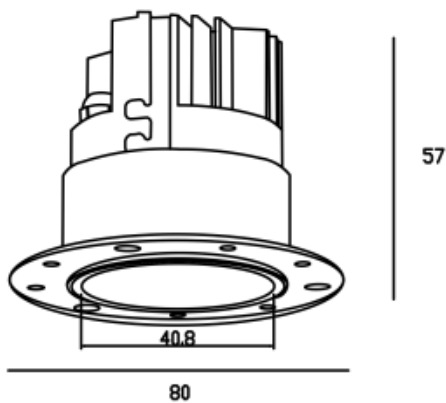

<https://uni-luce.com>
+39 339 505 5880
info@uni-luce.com

Via Monselice, 26, 20832 Desio
MB, Italy

MARVEL 9 S SPOT

Available colors:

- 20247-W9-LE-TR
- 20247-W9-LE-TR
- 20247-B9-LE-TR
- 20247-G9-LE-TR

Beam angle: 10° 15° 24° 36°
LED Color: 2700K 3000K 4000K 6000K
System Power: 9W
CRI: 90
Lumen output: 720lm
Material: aluminium
Location: Interior
Installation: CEILING RECESSED
Product dimension: diam80xH57
Input: 220-240V 50/60HZ
IP: 65
Class: III
DIM Option: DALI 1-10V DTW TD

<https://uni-luce.com>

+39 339 505 5880

info@uni-luce.com

Via Monselice, 26, 20832 Desio

MB, Italy

MARVEL is the iconic example of minimalism and functionality. The perfect light effect creates a uniform illumination. . The collection comes in different lighting designs..IP65 maks is possible to use the lamp for wet zones where additional water resistance is required. The collection comes into two powers 9W and 18W, both options have trim and trimless version for choice.