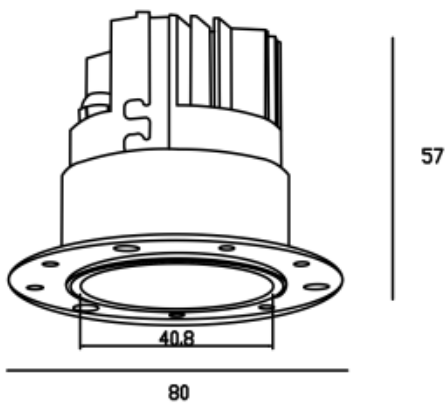

## MARVEL 9 S

Available colors:

- 20242-W9-LE-TR
- 20242-W9-LE-TR
- 20242-B9-LE-TR
- 20242-G9-LE-TR

Beam angle: 10° 15° 24° 36°  
LED Color: 2700K 3000K 4000K 6000K  
System Power: 9W  
CRI: 90  
Lumen output: 720lm  
Material: aluminium  
Location: Interior  
Installation: CEILING RECESSED  
Product dimension: diam80xH57  
Input: 220-240V 50/60HZ  
IP: 65  
Class: III  
DIM Option: DALI 1-10V DTW TD

<https://uni-luce.com>

+39 339 505 5880

[info@uni-luce.com](mailto:info@uni-luce.com)

Via Monselice, 26, 20832 Desio

MB, Italy

MARVEL is the iconic example of minimalism and functionality. The perfect light effect creates a uniform illumination. . The collection comes in different lighting designs..IP65 maks is possible to use the lamp for wet zones where additional water resistance is required. The collection comes into two powers 9W and 18W, both options have trim and trimless version for choice.