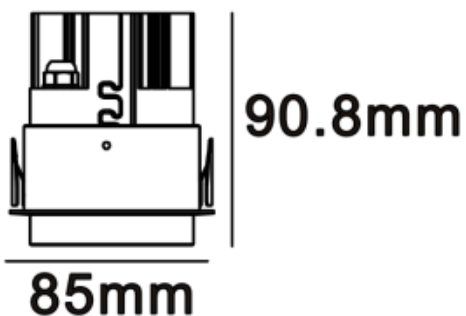

<https://uni-luce.com>
+39 339 505 5880
info@uni-luce.com

Via Monselice, 26, 20832 Desio
MB, Italy

MARVELA 9 S

Available colors:

- 20251-W18-LE
- 20251-W18-LE
- 20251-B18-LE
- 20251-G18-LE

Beam angle: 10° 15° 24° 36°
LED Color: 2700K 3000K 4000K 6000K
System Power: 9W
CRI: 90
Lumen output: 720lm
Material: aluminium
Location: Interior
Installation: CEILING RECESSED
Product dimension: diam85xH90.8
Input: 220-240V 50/60HZ
IP: 65
Class: III
DIM Option: DALI 1-10V DTW TD

<https://uni-luce.com>

+39 339 505 5880

info@uni-luce.com

Via Monselice, 26, 20832 Desio

MB, Italy

MARVEL is the iconic example of minimalism and functionality. The perfect light effect creates a uniform illumination. . The collection comes in different lighting designs..IP65 maks is possible to use the lamp for wet zones where additional water resistance is required. The collection comes into two powers 9W and 18W, both options have trim and trimless version for choice.