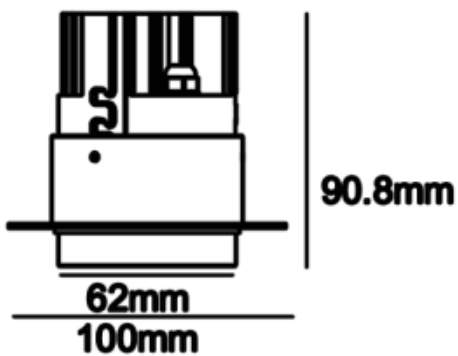

<https://uni-luce.com>

+39 339 505 5880

info@uni-luce.com

Via Monselice, 26, 20832 Desio

MB, Italy

MARVELA 18 M

Available colors:

☐ 20251-W18-LE-TR

☐ 20251-W18-LE-TR

☐ 20251-B18-LE-TR

☒ 20251-G18-LE-TR

Beam angle:

10° 15° 24° 36°

LED Color:

2700K 3000K 4000K 6000K

System Power:

9W

CRI:

90

Lumen output:

720lm

Material:

aluminium

Location:

Interior

Installation:

CEILING RECESSED

Product dimension:

diam100xH90.8

Input:

220-240V 50/60HZ

IP:

65

Class:

III

DIM Option:

DALI 1-10V DTW TD