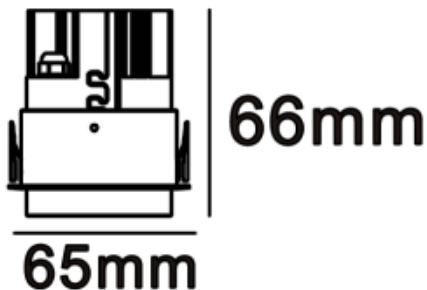

<https://uni-luce.com>
+39 339 505 5880
info@uni-luce.com

Via Monselice, 26, 20832 Desio
MB, Italy

MARVEL 18 M SPOT

Available colors:

- 20250-W9-LE
- 20250-W9-LE
- 20250-B9-LE
- 20250-G9-LE

Beam angle: 10° 15° 24° 36°
LED Color: 2700K 3000K 4000K 6000K
System Power: 9W
CRI: 90
Lumen output: 720lm
Material: aluminium
Location: Interior
Installation: CEILING RECESSED
Product dimension: diam65xH66
Input: 220-240V 50/60HZ
IP: 65
Class: III
DIM Option: DALI 1-10V DTW TD

<https://uni-luce.com>

+39 339 505 5880

info@uni-luce.com

Via Monselice, 26, 20832 Desio

MB, Italy

MARVEL is the iconic example of minimalism and functionality. The perfect light effect creates a uniform illumination. . The collection comes in different lighting designs..IP65 maks is possible to use the lamp for wet zones where additional water resistance is required. The collection comes into two powers 9W and 18W, both options have trim and trimless version for choice.