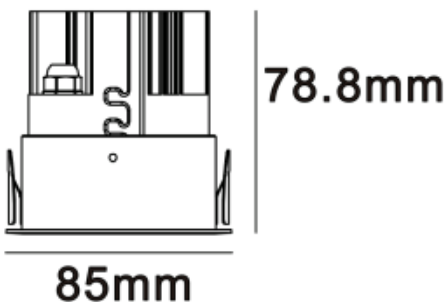

Beam angle: 10° 15° 24° 36° 50° 20° 40°
60°

LED Color: 2700K 3000K 4000K 6000K

System Power: 9W

CRI: 90

Lumen output: 720lm

Material: aluminium

Location: Interior

Installation: CEILING RECESSED

Product dimension: diam65xH57

Input: 220-240V 50/60HZ

IP: 65

Class: III

DIM Option: DALI 1-10V DTW TD

<https://uni-luce.com>

+39 339 505 5880

info@uni-luce.com