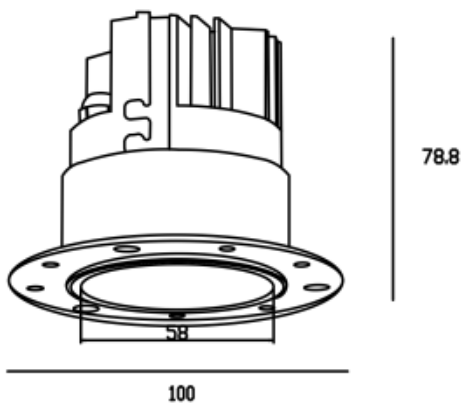

## MARVEL 18 M TRIMLESS

Available colors:

- 20246-W18-LE-TR
- 20246-W18-LE-TR
- 20246-B18-LE-TR
- 20246-G18-LE-TR
- 20246-W18-RE-TR
- 20246-B18-RE-TR
- 20246-G18-RE-TR

Beam angle: 10° 15° 24° 36°  
LED Color: 2700K 3000K 4000K 6000K  
System Power: 18W  
CRI: 90  
Lumen output: 1440lm  
Material: aluminium  
Location: Interior  
Installation: CEILING RECESSED  
Product dimension: diam100xH78.8  
Input: 220-240V 50/60HZ  
IP: 65  
Class: III  
DIM Option: DALI 1-10V DTW TD

<https://uni-luce.com>

+39 339 505 5880

[info@uni-luce.com](mailto:info@uni-luce.com)

Via Monselice, 26, 20832 Desio

MB, Italy

MARVEL is the iconic example of minimalism and functionality. The perfect light effect creates a uniform illumination. . The collection comes in different lighting designs..IP65 maks is possible to use the lamp for wet zones where additional water resistance is required. The collection comes into two powers 9W and 18W, both options have trim and trimless version for choice.