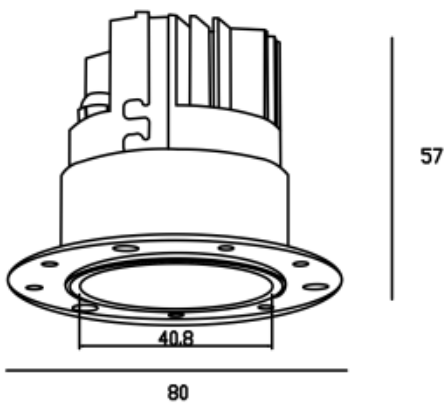

Beam angle: 10° 15° 24° 36°
LED Color: 2700K 3000K 4000K 6000K
System Power: 9W
CRI: 90
Lumen output: 720lm
Material: aluminium
Location: Interior
Installation: CEILING RECESSED
Product dimension: diam80xH57
Input: 220-240V 50/60HZ
IP: 65
Class: III
DIM Option: DALI 1-10V DTW TD

<https://uni-luce.com>

+39 339 505 5880

info@uni-luce.com

Via Monselice, 26, 20832 Desio

MB, Italy

MARVEL is the iconic example of minimalism and functionality. The perfect light effect creates a uniform illumination. . The collection comes in different lighting designs..IP65 maks is possible to use the lamp for wet zones where additional water resistance is required. The collection comes into two powers 9W and 18W, both options have trim and trimless version for choice.