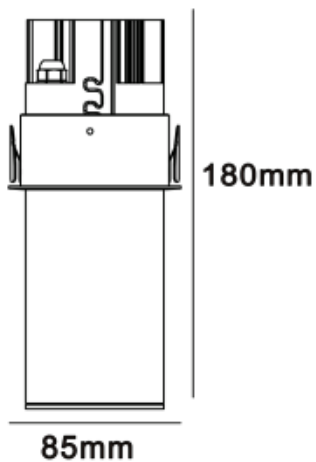

<https://uni-luce.com>
+39 339 505 5880
info@uni-luce.com

Via Monselice, 26, 20832 Desio
MB, Italy

MARVELA 18 M

Available colors:

- 20253-W18-LE
- 20253-W18-LE
- 20253-B18-LE
- 20251-G18-LE

Beam angle:	10° 15° 24° 36°
LED Color:	2700K 3000K 4000K 6000K
System Power:	9W
CRI:	90
Lumen output:	720lm
Material:	aluminium
Location:	Interior
Installation:	CEILING RECESSED
Product dimension:	diam100xH180
Input:	220-240V 50/60HZ
IP:	65
Class:	III
DIM Option:	DALI 1-10V DTW TD

<https://uni-luce.com>

+39 339 505 5880

info@uni-luce.com

Via Monselice, 26, 20832 Desio

MB, Italy

MARVEL is the iconic example of minimalism and functionality. The perfect light effect creates a uniform illumination. . The collection comes in different lighting designs..IP65 maks is possible to use the lamp for wet zones where additional water resistance is required. The collection comes into two powers 9W and 18W, both options have trim and trimless version for choice.