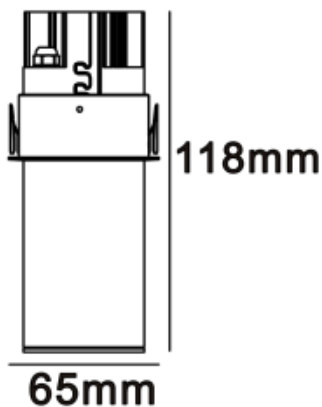

<https://uni-luce.com>
+39 339 505 5880
info@uni-luce.com

Via Monselice, 26, 20832 Desio
MB, Italy

MARVELA 9 S

Available colors:

- 20252-W18-LE
- 20252-W18-LE
- 20252-B18-LE
- 20252-G18-LE

Beam angle: 10° 15° 24° 36°
LED Color: 2700K 3000K 4000K 6000K
System Power: 9W
CRI: 90
Lumen output: 720lm
Material: aluminium
Location: Interior
Installation: CEILING RECESSED
Product dimension: diam65xH118
Input: 220-240V 50/60HZ
IP: 65
Class: III
DIM Option: DALI 1-10V DTW TD

<https://uni-luce.com>

+39 339 505 5880

info@uni-luce.com

Via Monselice, 26, 20832 Desio

MB, Italy

MARVEL is the iconic example of minimalism and functionality. The perfect light effect creates a uniform illumination. . The collection comes in different lighting designs..IP65 maks is possible to use the lamp for wet zones where additional water resistance is required. The collection comes into two powers 9W and 18W, both options have trim and trimless version for choice.