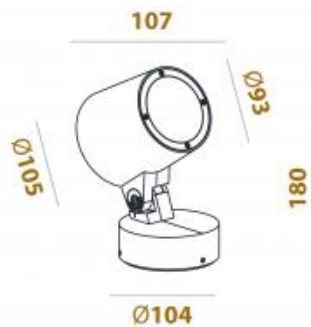

<https://uni-luce.com>
+39 339 505 5880
info@uni-luce.com

Via Monselice, 26, 20832 Desio
MB, Italy

MERCURY-4 8

- 1613-B8
- 1613-W8
- 1613-GR8
- 1613-DGR8

Available colors:

Beam angle:	6° 13° 20° 30° 40°
LED Color:	3000K 4000K 6000K 5000K
System Power:	8W
CRI:	90
Lumen output:	776lm
Material:	aluminium, glass, PC
Location:	Exterior
Fixation:	Garden spot
Product dimension:	D93 x H107mm
Input:	200-240V 50\60 Hz
IP:	65
Class:	III
Structure:	Rotation: 60°, Spot Adjust: 0~180°
IK:	08

<https://uni-luce.com>

+39 339 505 5880

info@uni-luce.com

Via Monselice, 26, 20832 Desio

MB, Italy

As a projector for exterior use, MERCURY has many appearances. It comes as a surface mounted spotlight, as a version on pin to put in between the greenery. Spix can be used throughout a complete outdoor project, to light up trees, emphasize architecture or highlight pathways. The MERCURY projector is presented by single LED, 4 or 6 LEDs.