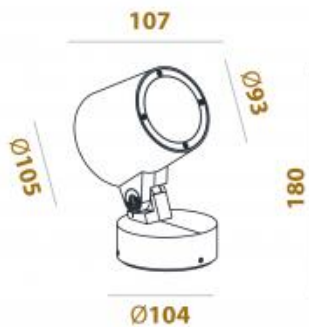

<https://uni-luce.com>
+39 339 505 5880
info@uni-luce.com

Via Monselice, 26, 20832 Desio
MB, Italy

MERCURY-4 9 BOX 24V

- 1613-B9-VD
- 1613-W9-VD
- 1613-GR9-VD
- 1613-DGR9-VD

Available colors:

Beam angle:	6° 13° 20° 30° 40°
LED Color:	3000K 4000K 6000K 5000K
System Power:	9W
CRI:	90
Lumen output:	776lm
Material:	aluminium, glass, PC
Location:	Exterior
Fixation:	Garden spot
Product dimension:	D93 x H107mm
Input:	24V DC
IP:	65
Class:	III
Structure:	Rotation: 60°, Spot Adjust: 0~180°
IK:	08

<https://uni-luce.com>

+39 339 505 5880

info@uni-luce.com

Via Monselice, 26, 20832 Desio

MB, Italy

As a projector for exterior use, MERCURY has many appearances. It comes as a surface mounted spotlight, as a version on pin to put in between the greenery. Spix can be used throughout a complete outdoor project, to light up trees, emphasize architecture or highlight pathways. The MERCURY projector is presented by single LED, 4 or 6 LEDs.