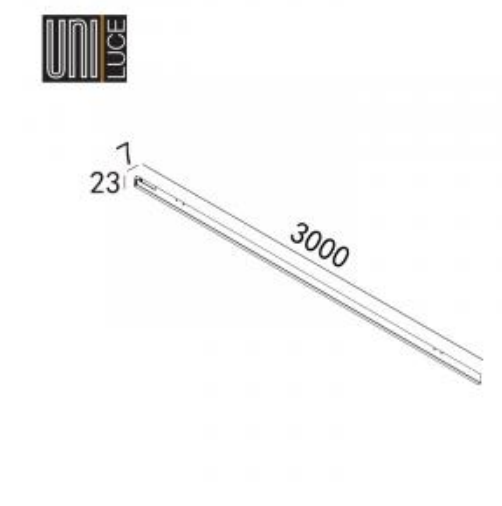

<https://uni-luce.com>

+39 339 505 5880

info@uni-luce.com

Via Monselice, 26, 20832 Desio

MB, Italy

MICRO LINE 3000

Available colors:

● 490-3000-B27VD

Beam angle:

121°

LED Color:

3000K

System Power:

27W

CRI:

80

Lumen output:

2700lm

Location:

Interior

Installation:

Recessed

Product dimension:

3000x7x23mm

Input:

42V

IP:

20

Class:

III