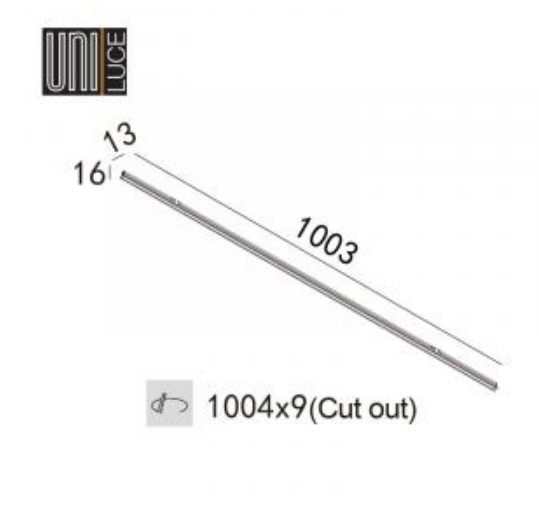

## MICRO LINE IN 1000

Available colors:	● 496-B9VD
Beam angle:	0°
LED Color:	3000K
System Power:	9W
CRI:	80
Lumen output:	900lm
Location:	Interior
Fixation:	Ceiling
Installation:	Recessed
Product dimension:	1003x13x16mm
Cut hole size:	1004x9mm
Input:	42V
IP:	20
Class:	III

<https://uni-luce.com>

+39 339 505 5880

[info@uni-luce.com](mailto:info@uni-luce.com)

Via Monselice, 26, 20832 Desio

MB, Italy

MICRO product family is the best example of minimalism and technology. Functionality and flexibility are the key words to describe MICRO family. Super slim track recessed in the ceiling and wall has flexible construction, due to L-shape accessories, the MICRO track can create a lot of different patterns in the room. Low voltage (42V) makes the track use safe. MICRO product family is extended by recessed, surface mounted, and pendant lamps. In addition, MICRO family is equipped with 1-10V DIM function. Maximum power of the power supply must not exceed 126W. MICRO lamps series has become a great addition to the essential range of MICRO track. MICRO lamps collection is presented by recessed and surface mounted liners, suspended and wall lamps. The wide range of the MICRO product family is united by one essential feature: MICRO range is the most miniature creature in the UNI LUCE collection.