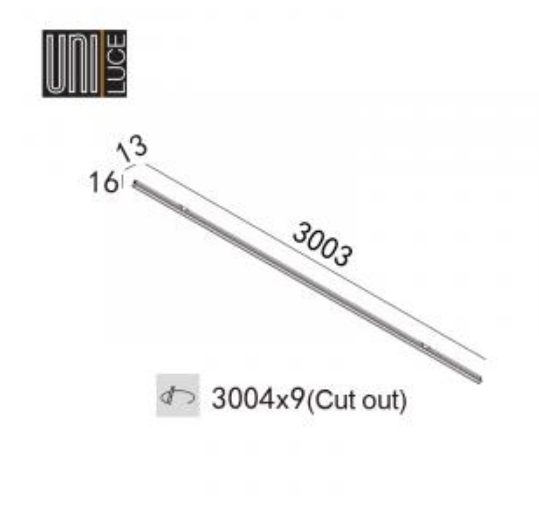

<https://uni-luce.com>
+39 339 505 5880
info@uni-luce.com

Via Monselice, 26, 20832 Desio
MB, Italy

MICRO LINE IN 3000

Available colors:	● 496-B27VD
Beam angle:	0°
LED Color:	3000K
System Power:	27W
CRI:	80
Lumen output:	2700lm
Location:	Interior
Fixation:	Ceiling
Installation:	Recessed
Product dimension:	3003x13x16mm
Cut hole size:	3004x9mm
Input:	42V
IP:	20
Class:	III

<https://uni-luce.com>

+39 339 505 5880

info@uni-luce.com

Via Monselice, 26, 20832 Desio

MB, Italy

MICRO product family is the best example of minimalism and technology. Functionality and flexibility are the key words to describe MICRO family. Super slim track recessed in the ceiling and wall has flexible construction, due to L-shape accessories, the MICRO track can create a lot of different patterns in the room. Low voltage (42V) makes the track use safe. MICRO product family is extended by recessed, surface mounted, and pendant lamps. In addition, MICRO family is equipped with 1-10V DIM function. Maximum power of the power supply must not exceed 126W. MICRO lamps series has become a great addition to the essential range of MICRO track. MICRO lamps collection is presented by recessed and surface mounted liners, suspended and wall lamps. The wide range of the MICRO product family is united by one essential feature: MICRO range is the most miniature creature in the UNI LUCE collection.